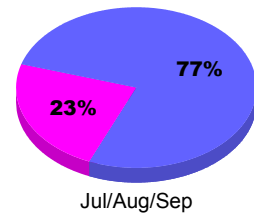

Gender Comparison 2010-2011