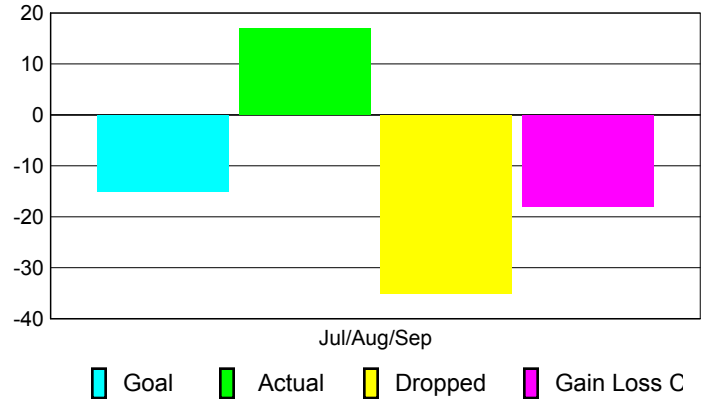

### YTD Status Quo Clubs 2010-2011

Status Quo Clubs Compared to Status Quo Members

## MEMBERSHIP

**Membership Results**  
2010-2011

**Membership**  
2009-2010

Month	Net Memb Goal	Actual New Memb	Actual Dropped Memb	Gain/Loss of Memb	Gain/Loss of Memb
Jul/Aug/Sep	-15	17	-35	-18	-20
<b>Totals</b>	<b>-15</b>	<b>17</b>	<b>-35</b>	<b>-18</b>	<b>-20</b>

### Membership Results 2010-2011

Goal, New, Dropped, Gain/Loss

### Comparison of Membership Gain/Loss

Current Year Compared to the Previous Year